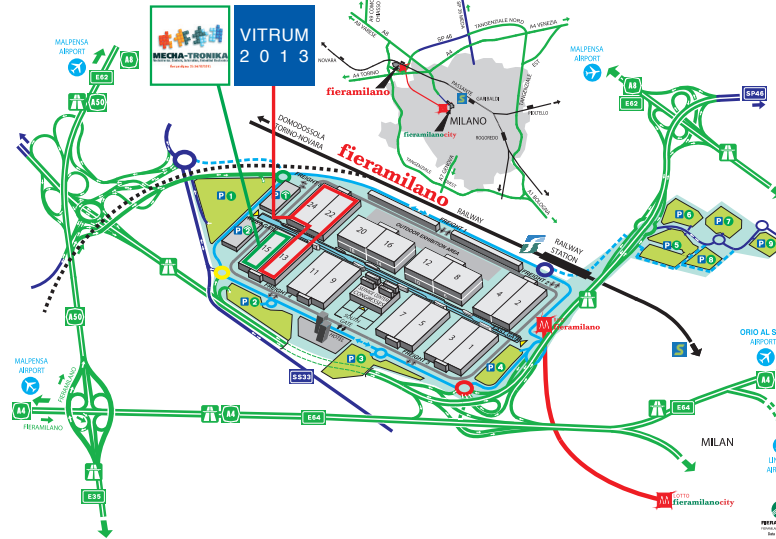

AST SRL
Padiglione 13 - Stand K 19

PAD. 13

Per ricevere la tessera d'ingresso gratuita visitate www.vitrum-milano.it
For your free entrance badge please click our web site www.vitrum-milano.it

Pad./Halls 13 / 15 / 22 / 24
orari/Hours 9.30 - 18.00

- SUPERHIGHWAYS
- STATE ROADS HIGHWAYS
- EXTERNAL ROADWAYS
- INTERNAL ROADWAYS
- SERVICE ROAD

- PARKING
- MULTI STOREY PARKING

- FREIGHT
- VISITOR ENTRANCES
- METRO
- METRO STATION
- RAILWAY
- TAV HIGH SPEED RAILWAY(2010)
- RAILWAY STATION RHO-FIERA /S5-S6 LINES
- SUBURBAN RAILWAYS